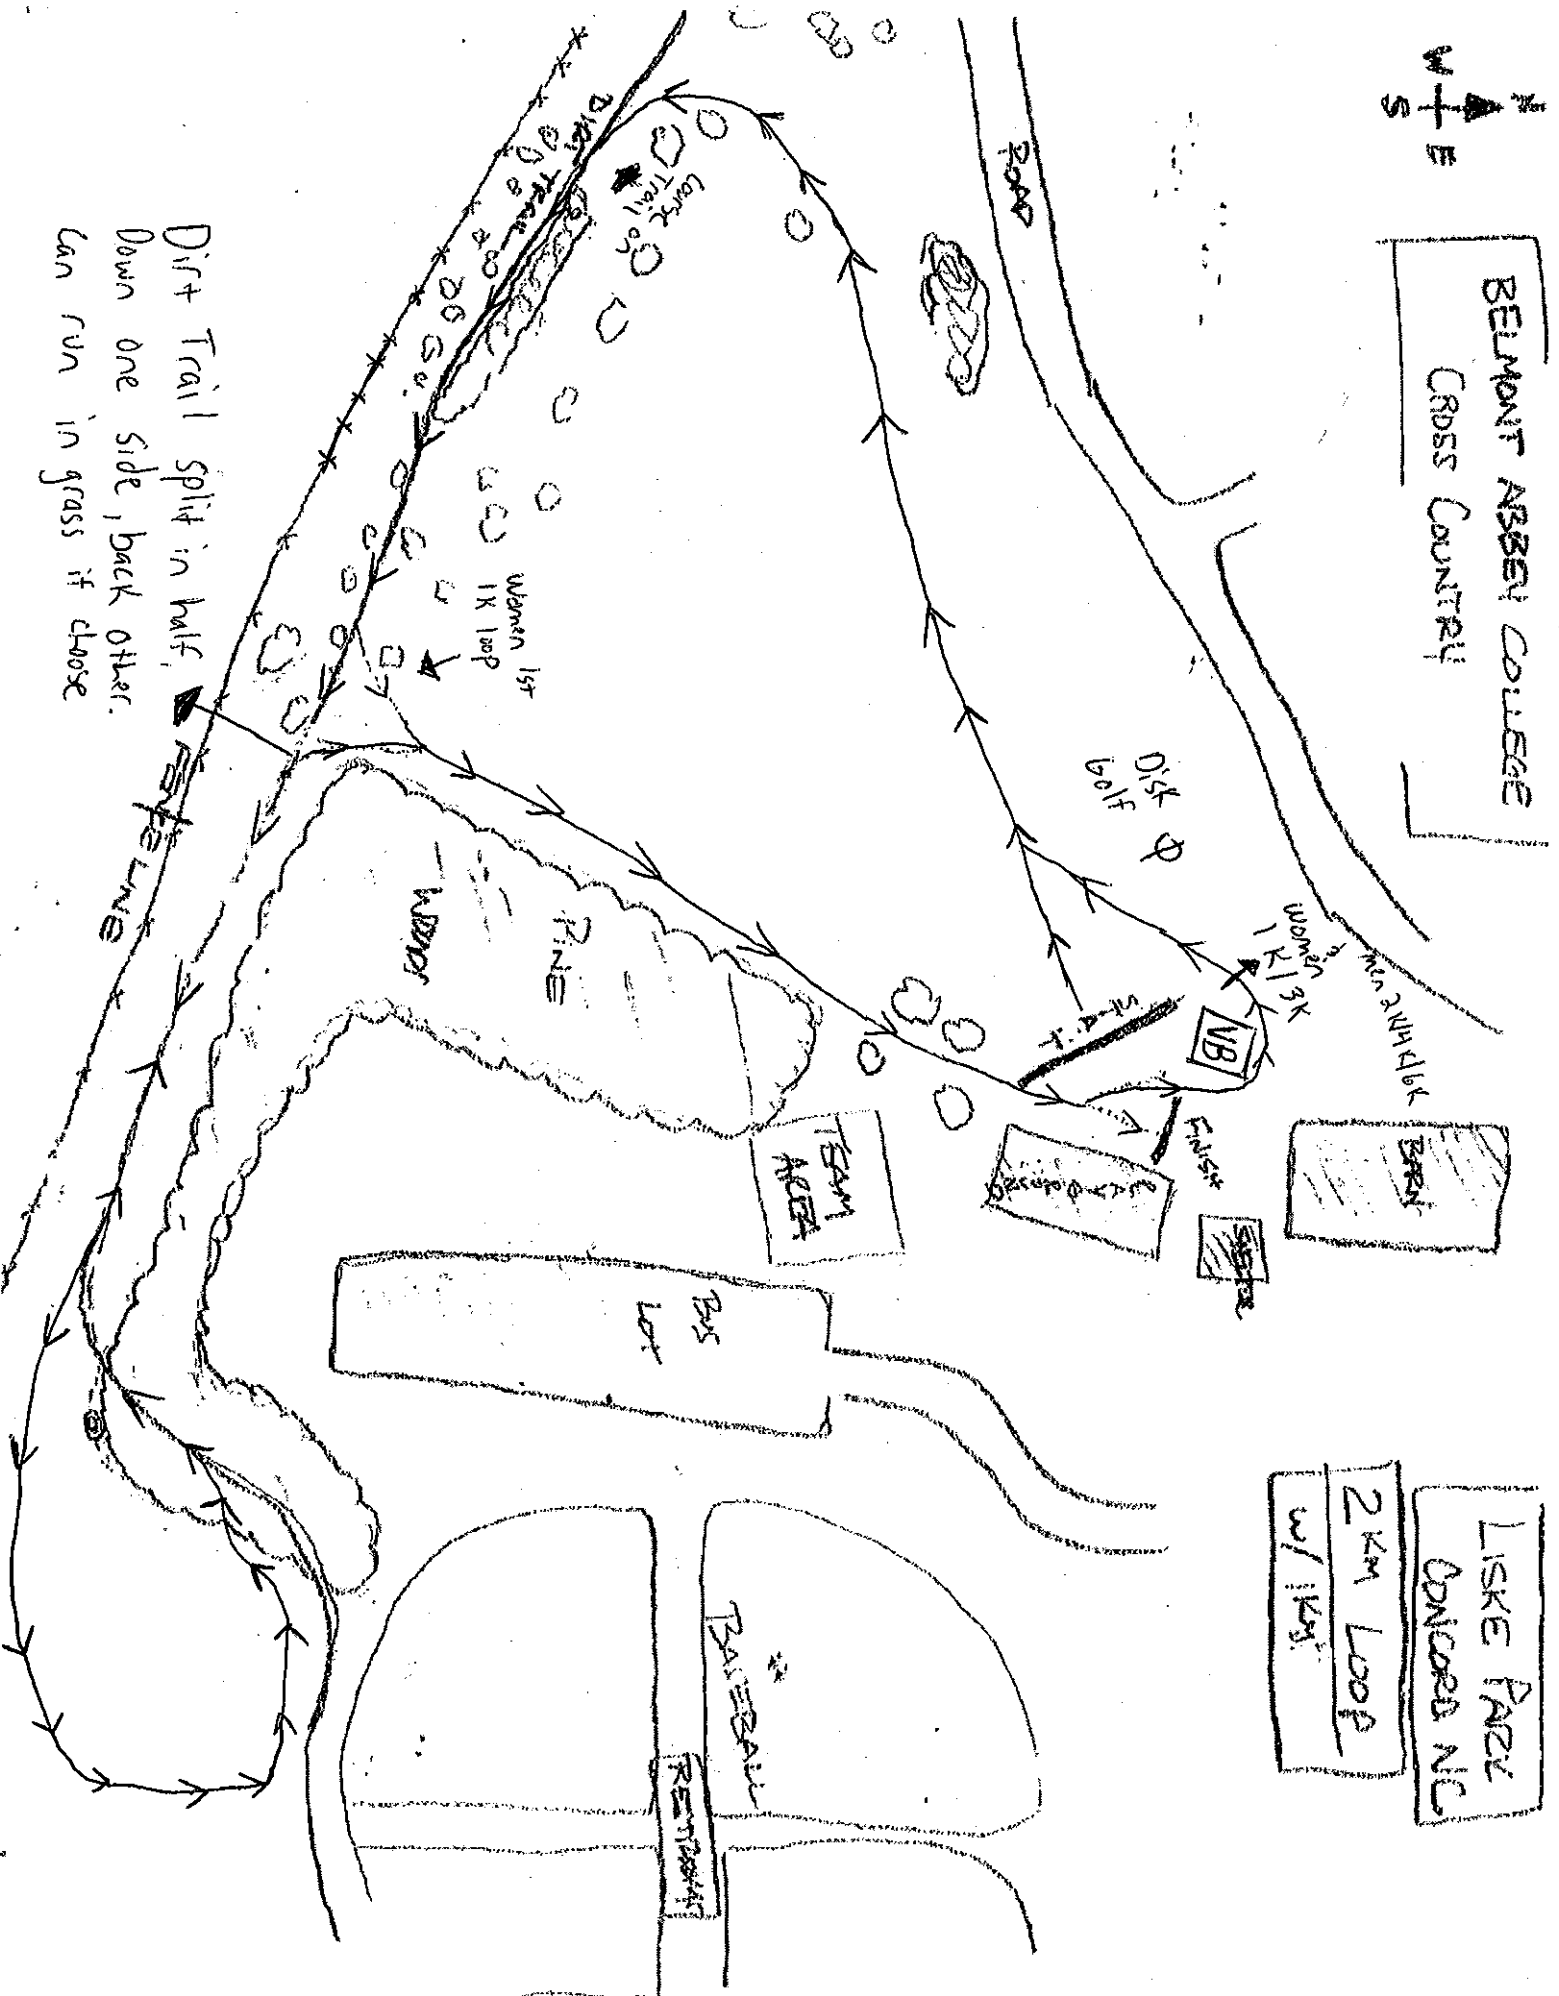

BELMONT ABBEY COLLEGE
CROSS COUNTRY

BRICK

LISKE PARK
DUNCAN NC
2 KM LOOP
w/ 1 KM

Dirt Trail split in half,
Down one side, back other.
Can run in grass if choose